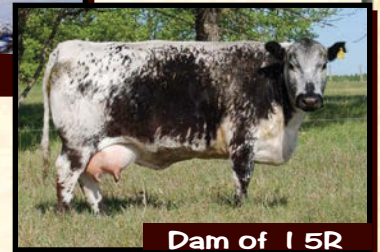

BW: 70 LBS.

Breeding top and bottom. This is a perfect heifer bull with great hair coat and low birth weight.

Lot 3

L: Full Sister to Lot 3 R: 1/2 Sister to Lot 3

Lot 4

Stands Alone

15R

Dam of 15R