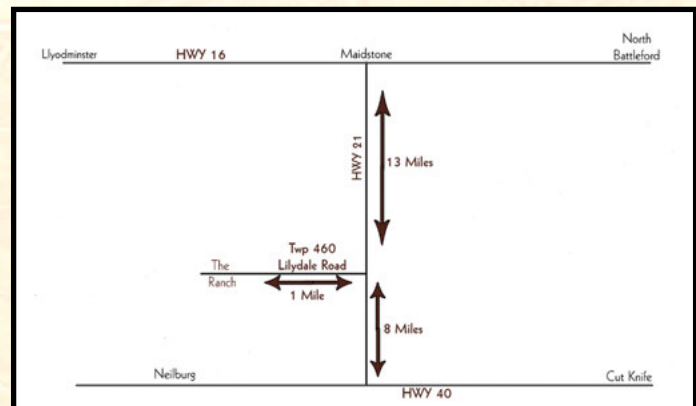

Directions to the Ranch...

South off HWY 16 on HWY 21 about 12 miles and 1 mile west on Lilydale Road. You will see our sale sign at the corner of TWP RD 460.

or

8 miles north on HWY 21 from HWY 40 intersection.